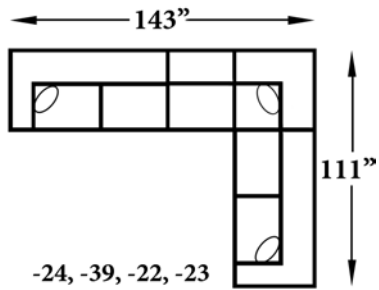

ALEXVALE

V280 Series

COMPONENTS

V284
Chair
W-47 D-38

V287
Ottoman
W-32 D-32

V280-05
RAF Chaise Lounge
W-39 D-69

V280-06
LAF Chaise Lounge
W-39 D-69

V280-23
RAF Sofa
W-75 D-38

V280-24
LAF Sofa
W-75 D-38

V280-39
Armless Chair
W-32 D-38

Suggested Layouts

We do our best to provide the most accurate dimensions. However, as with all handcrafted products, dimensions are approximate.