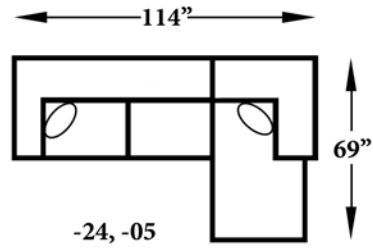

ALEXVALE

V280 Series

COMPONENTS

V284
Chair
W-47 D-38

V287
Ottoman
W-32 D-32

V280-05
RAF Chaise Lounge
W-39 D-69

V280-06
LAF Chaise Lounge
W-39 D-69

V280-23
RAF Sofa
W-75 D-38

V280-24
LAF Sofa
W-75 D-38

V280-39
Armless Chair
W-32 D-38

Suggested Layouts

We do our best to provide the most accurate dimensions. However, as with all handcrafted products, dimensions are approximate.