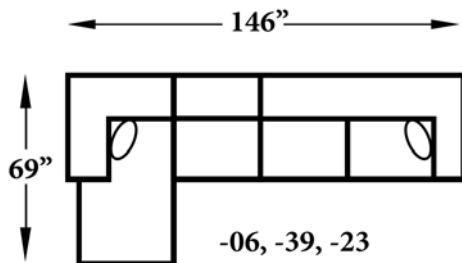

ALEXVALE

V280 Series

COMPONENTS

V284
Chair
W-47 D-38

V287
Ottoman
W-32 D-32

V280-05
RAF Chaise Lounge
W-39 D-69

V280-06
LAF Chaise Lounge
W-39 D-69

V280-23
RAF Sofa
W-75 D-38

V280-24
LAF Sofa
W-75 D-38

V280-39
Armless Chair
W-32 D-38

Suggested Layouts

We do our best to provide the most accurate dimensions. However, as with all handcrafted products, dimensions are approximate.