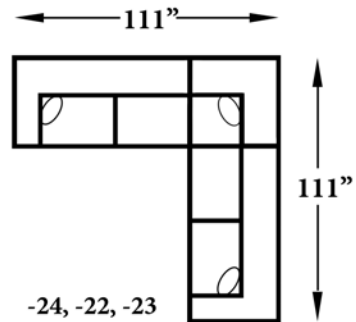

ALEXVALE

V280 Series

COMPONENTS

V284
Chair
W-47 D-38

V287
Ottoman
W-32 D-32

V280-05
RAF Chaise Lounge
W-39 D-69

V280-06
LAF Chaise Lounge
W-39 D-69

V280-23
RAF Sofa
W-75 D-38

V280-24
LAF Sofa
W-75 D-38

V280-39
Armless Chair
W-32 D-38

Suggested Layouts

We do our best to provide the most accurate dimensions. However, as with all handcrafted products, dimensions are approximate.