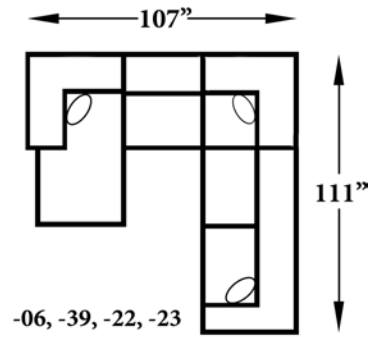

ALEXVALE

V280 Series

COMPONENTS

V284
Chair
W-47 D-38

V287
Ottoman
W-32 D-32

V280-05
RAF Chaise Lounge
W-39 D-69

V280-06
LAF Chaise Lounge
W-39 D-69

V280-23
RAF Sofa
W-75 D-38

V280-24
LAF Sofa
W-75 D-38

V280-39
Armless Chair
W-32 D-38

Suggested Layouts

We do our best to provide the most accurate dimensions. However, as with all handcrafted products, dimensions are approximate.