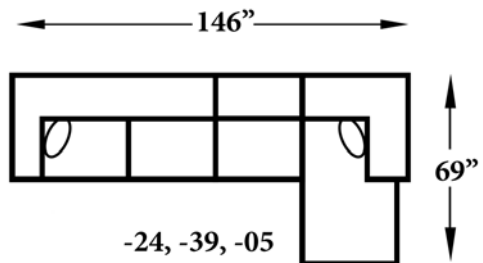

ALEXVALE

V280 Series

COMPONENTS

V284
Chair
W-47 D-38

V287
Ottoman
W-32 D-32

V280-05
RAF Chaise Lounge
W-39 D-69

V280-06
LAF Chaise Lounge
W-39 D-69

V280-23
RAF Sofa
W-75 D-38

V280-24
LAF Sofa
W-75 D-38

V280-39
Armless Chair
W-32 D-38

Suggested Layouts

We do our best to provide the most accurate dimensions. However, as with all handcrafted products, dimensions are approximate.