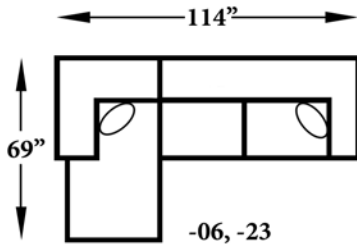

ALEXVALE

V280 Series

COMPONENTS

V284
Chair
W-47 D-38

V287
Ottoman
W-32 D-32

V280-05
RAF Chaise Lounge
W-39 D-69

V280-06
LAF Chaise Lounge
W-39 D-69

V280-23
RAF Sofa
W-75 D-38

V280-24
LAF Sofa
W-75 D-38

V280-39
Armless Chair
W-32 D-38

Suggested Layouts

We do our best to provide the most accurate dimensions. However, as with all handcrafted products, dimensions are approximate.