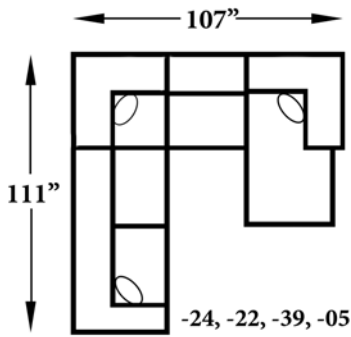

ALEXVALE

V280 Series

COMPONENTS

V284
Chair
W-47 D-38

V287
Ottoman
W-32 D-32

V280-05
RAF Chaise Lounge
W-39 D-69

V280-06
LAF Chaise Lounge
W-39 D-69

V280-23
RAF Sofa
W-75 D-38

V280-24
LAF Sofa
W-75 D-38

V280-39
Armless Chair
W-32 D-38

Suggested Layouts

We do our best to provide the most accurate dimensions. However, as with all handcrafted products, dimensions are approximate.